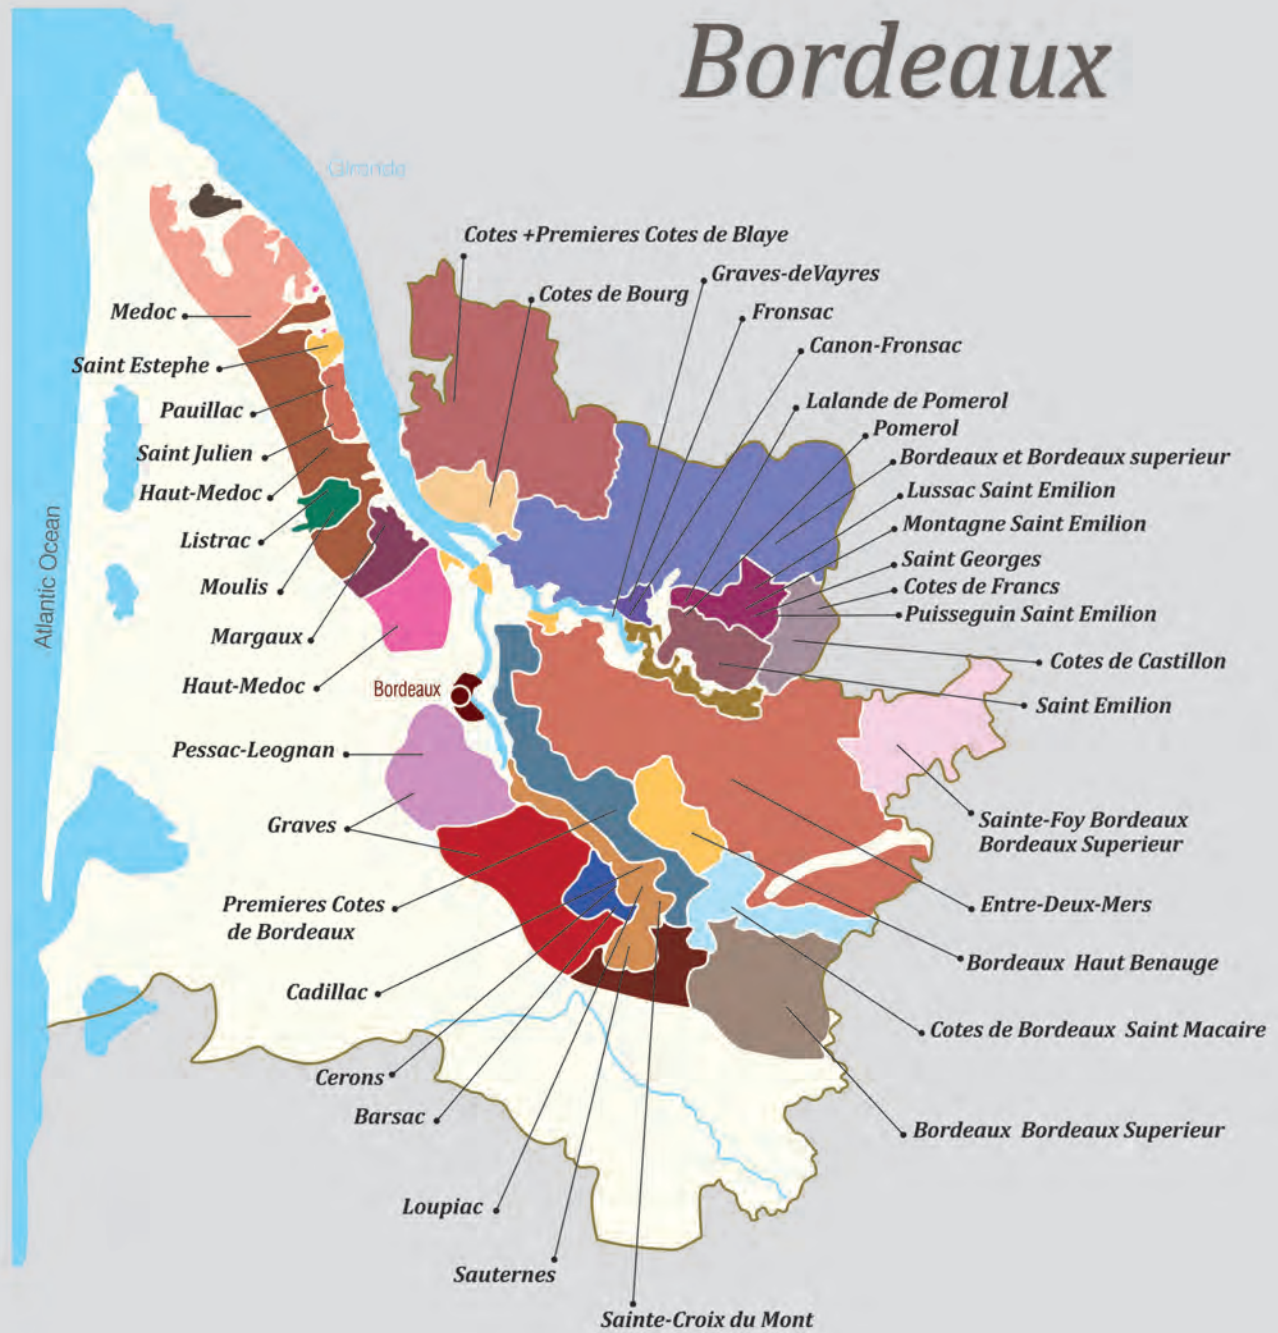

Bordeaux

TOUTON

Wines distributed by Monsieur Touton Selection, Ltd. | www.mtouton.com